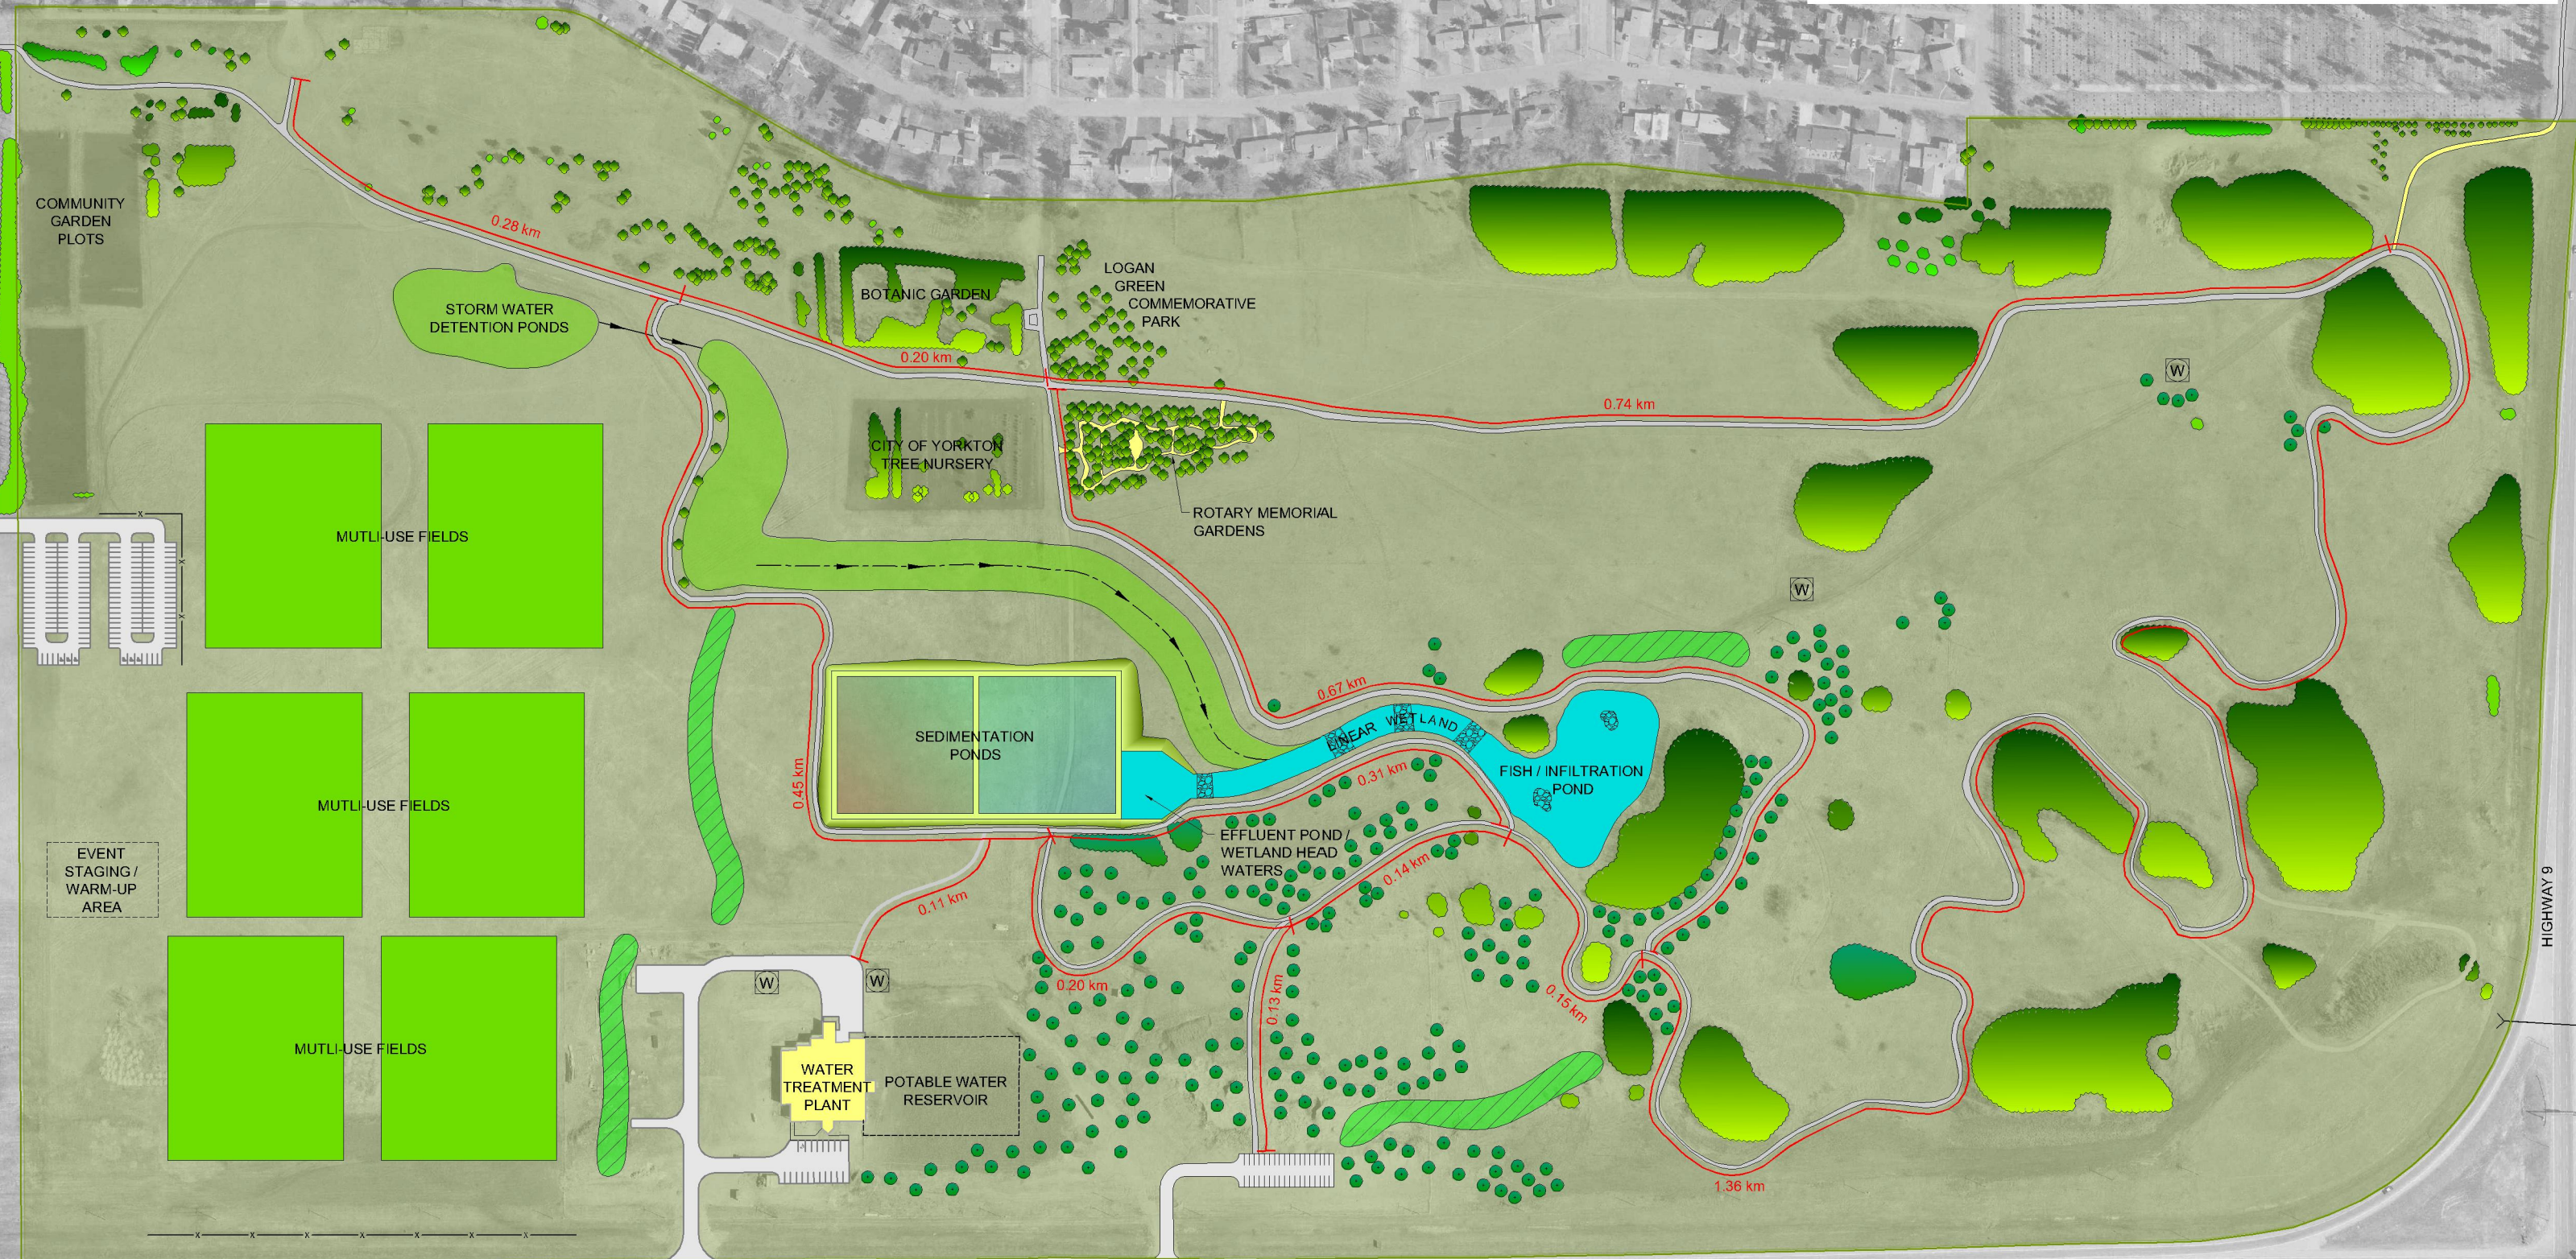

LEGEND	
	TREES & SHRUBS
	ECOBUFFER
	RIFFLE
	RAW WATER WELL
	PRIMARY PATHS
	SECONDARY PATHS -mown grass
	CULVERT
	FENCE

QUEEN STREET

HIGHWAY 9