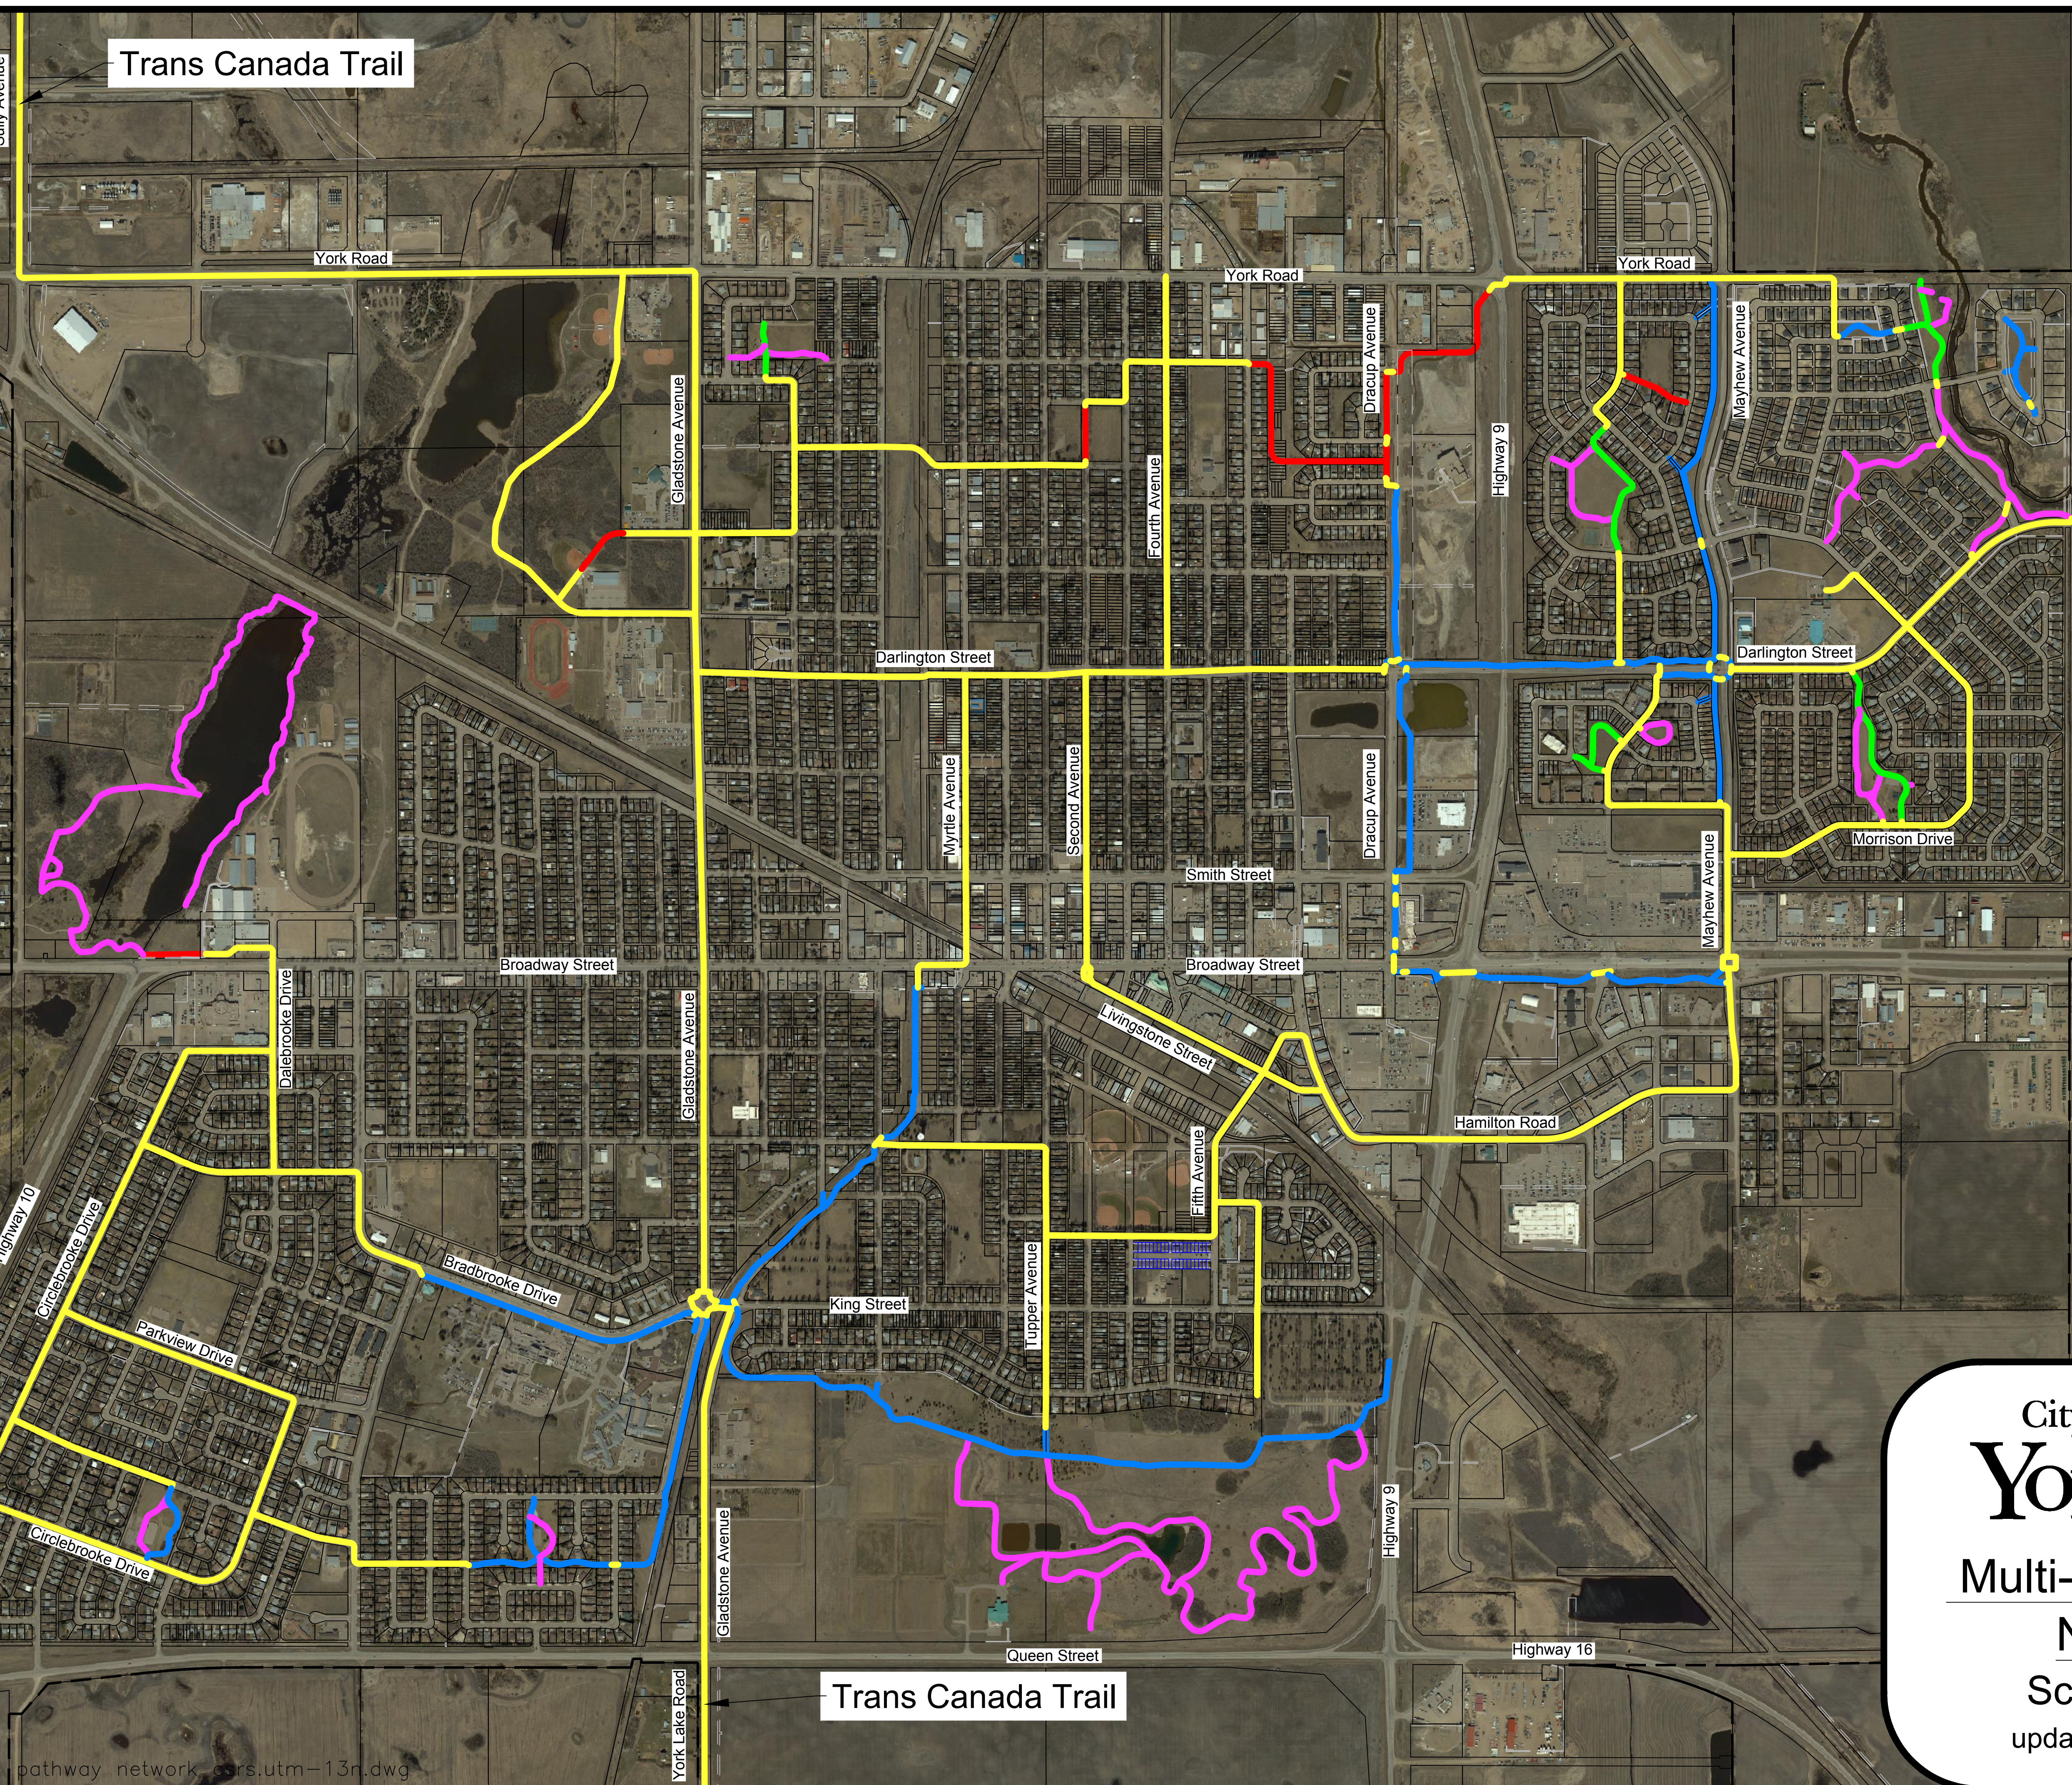

Legend

- Paved
- Unpaved
- Existing Pathway (Future Paved)
- Future Paved Pathway
- On-Street Connector

City of 
Yorkton
Multi-use Pathway
Network
Scale 1:7500
updated: 2021-11-04